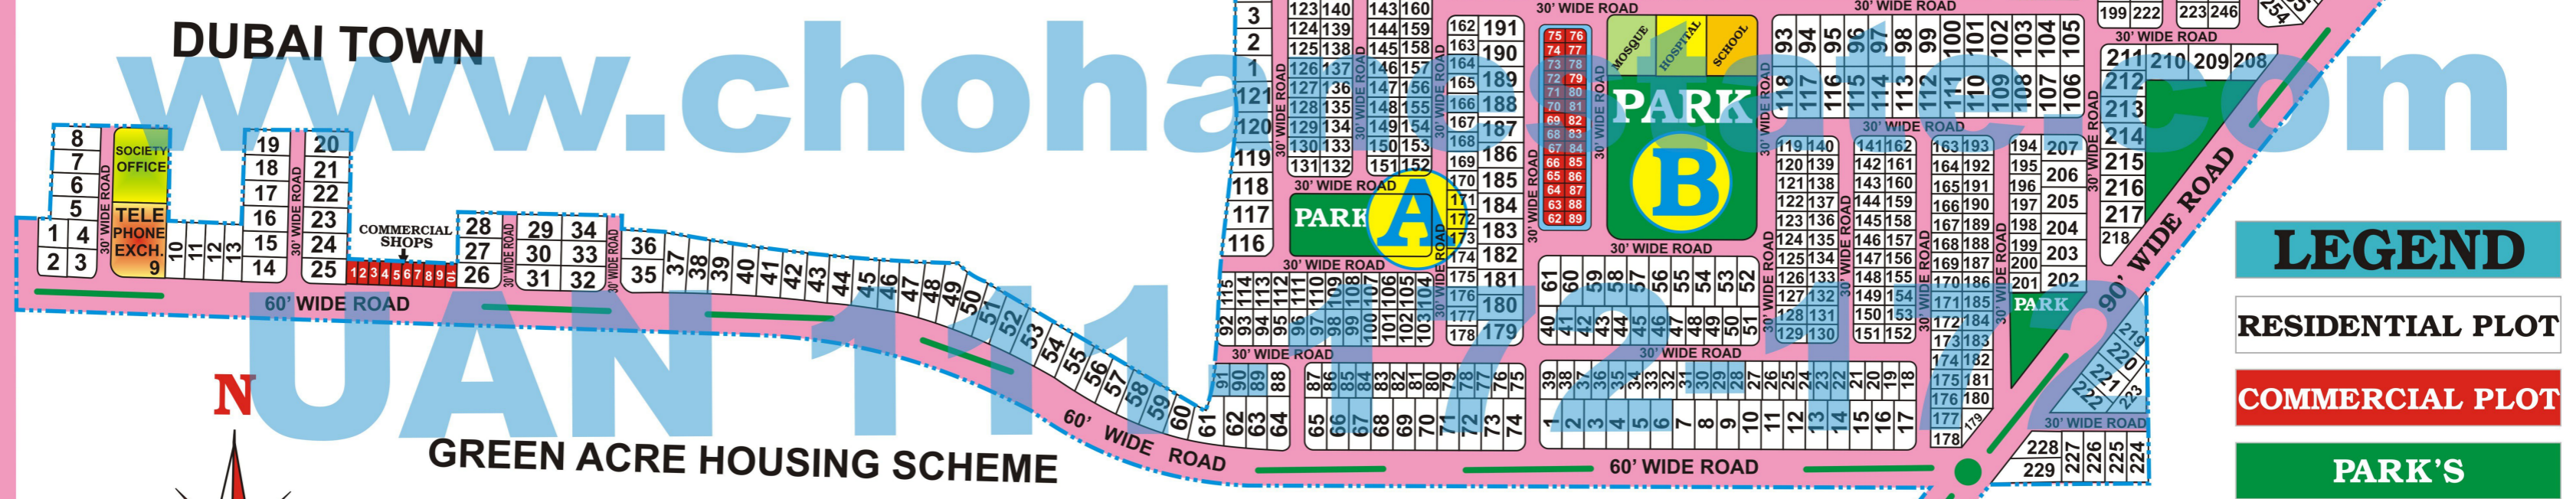

111 124 124 - www.chohanestate.com

Buy / Sell | Rentals | Lands / Plots | Construction | Developers

TO LAHORE

MAIN RAIWIND ROAD

TO PUBLIC HEALTH HOUSING SCHEME

TO RAIWIND

UAN 111-124-124

| LEGEND | |
|--------------------|------------------|
| [White Box] | RESIDENTIAL PLOT |
| [Red Box] | COMMERCIAL PLOT |
| [Green Box] | PARK'S |
| [Pink Box] | ROAD'S |
| [Blue Box] | PARKING |
| [Yellow Box] | SCHOOL |
| [Light Green Box] | MOSQUE |
| [Yellow-Green Box] | SOCIETY OFFICE |
| [Grey Box] | GRAVE YARD |