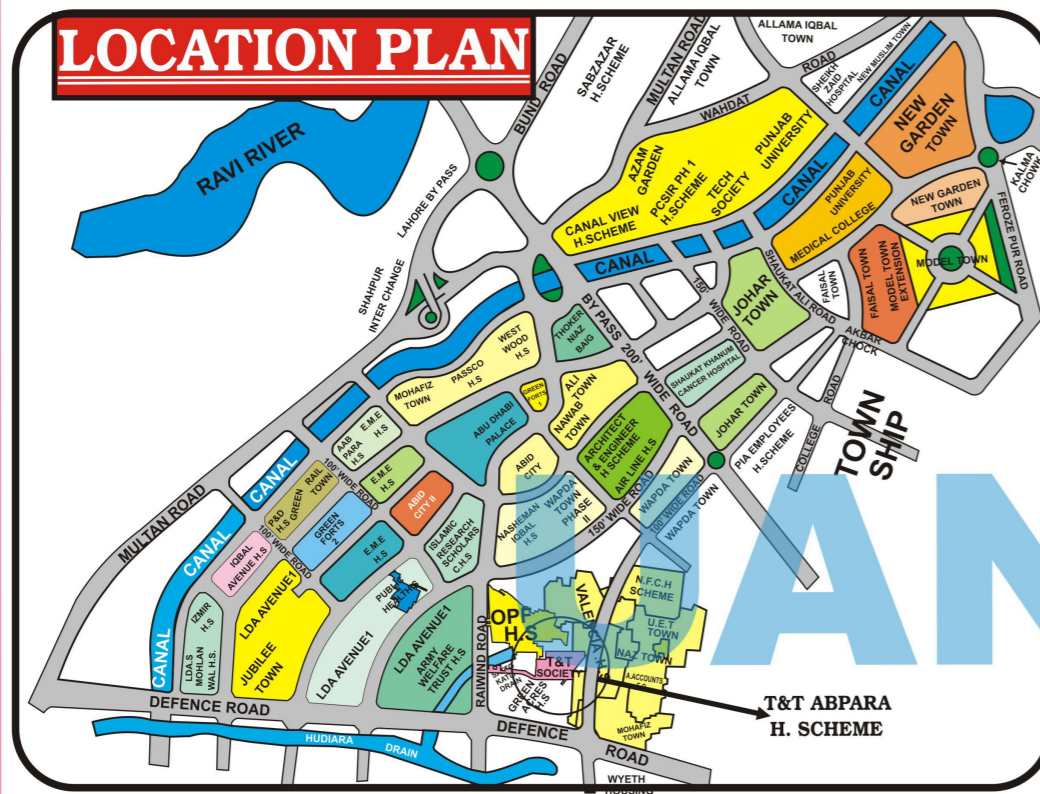

111 124 124 - www.chohanestate.com

Buy / Sell | Rentals | Lands / Plots | Construction | Developers

TO LAHORE

MAIN RAIWIND ROAD

TO PUBLIC HEALTH HOUSING SCHEME

TO RAIWIND

UAN 111-124-124

| LEGEND | |
|--------------------|------------------|
| [White Box] | RESIDENTIAL PLOT |
| [Red Box] | COMMERCIAL PLOT |
| [Green Box] | PARK'S |
| [Pink Box] | ROAD'S |
| [Blue Box] | PARKING |
| [Yellow Box] | SCHOOL |
| [Light Green Box] | MOSQUE |
| [Yellow-Green Box] | SOCIETY OFFICE |
| [Grey Box] | GRAVE YARD |