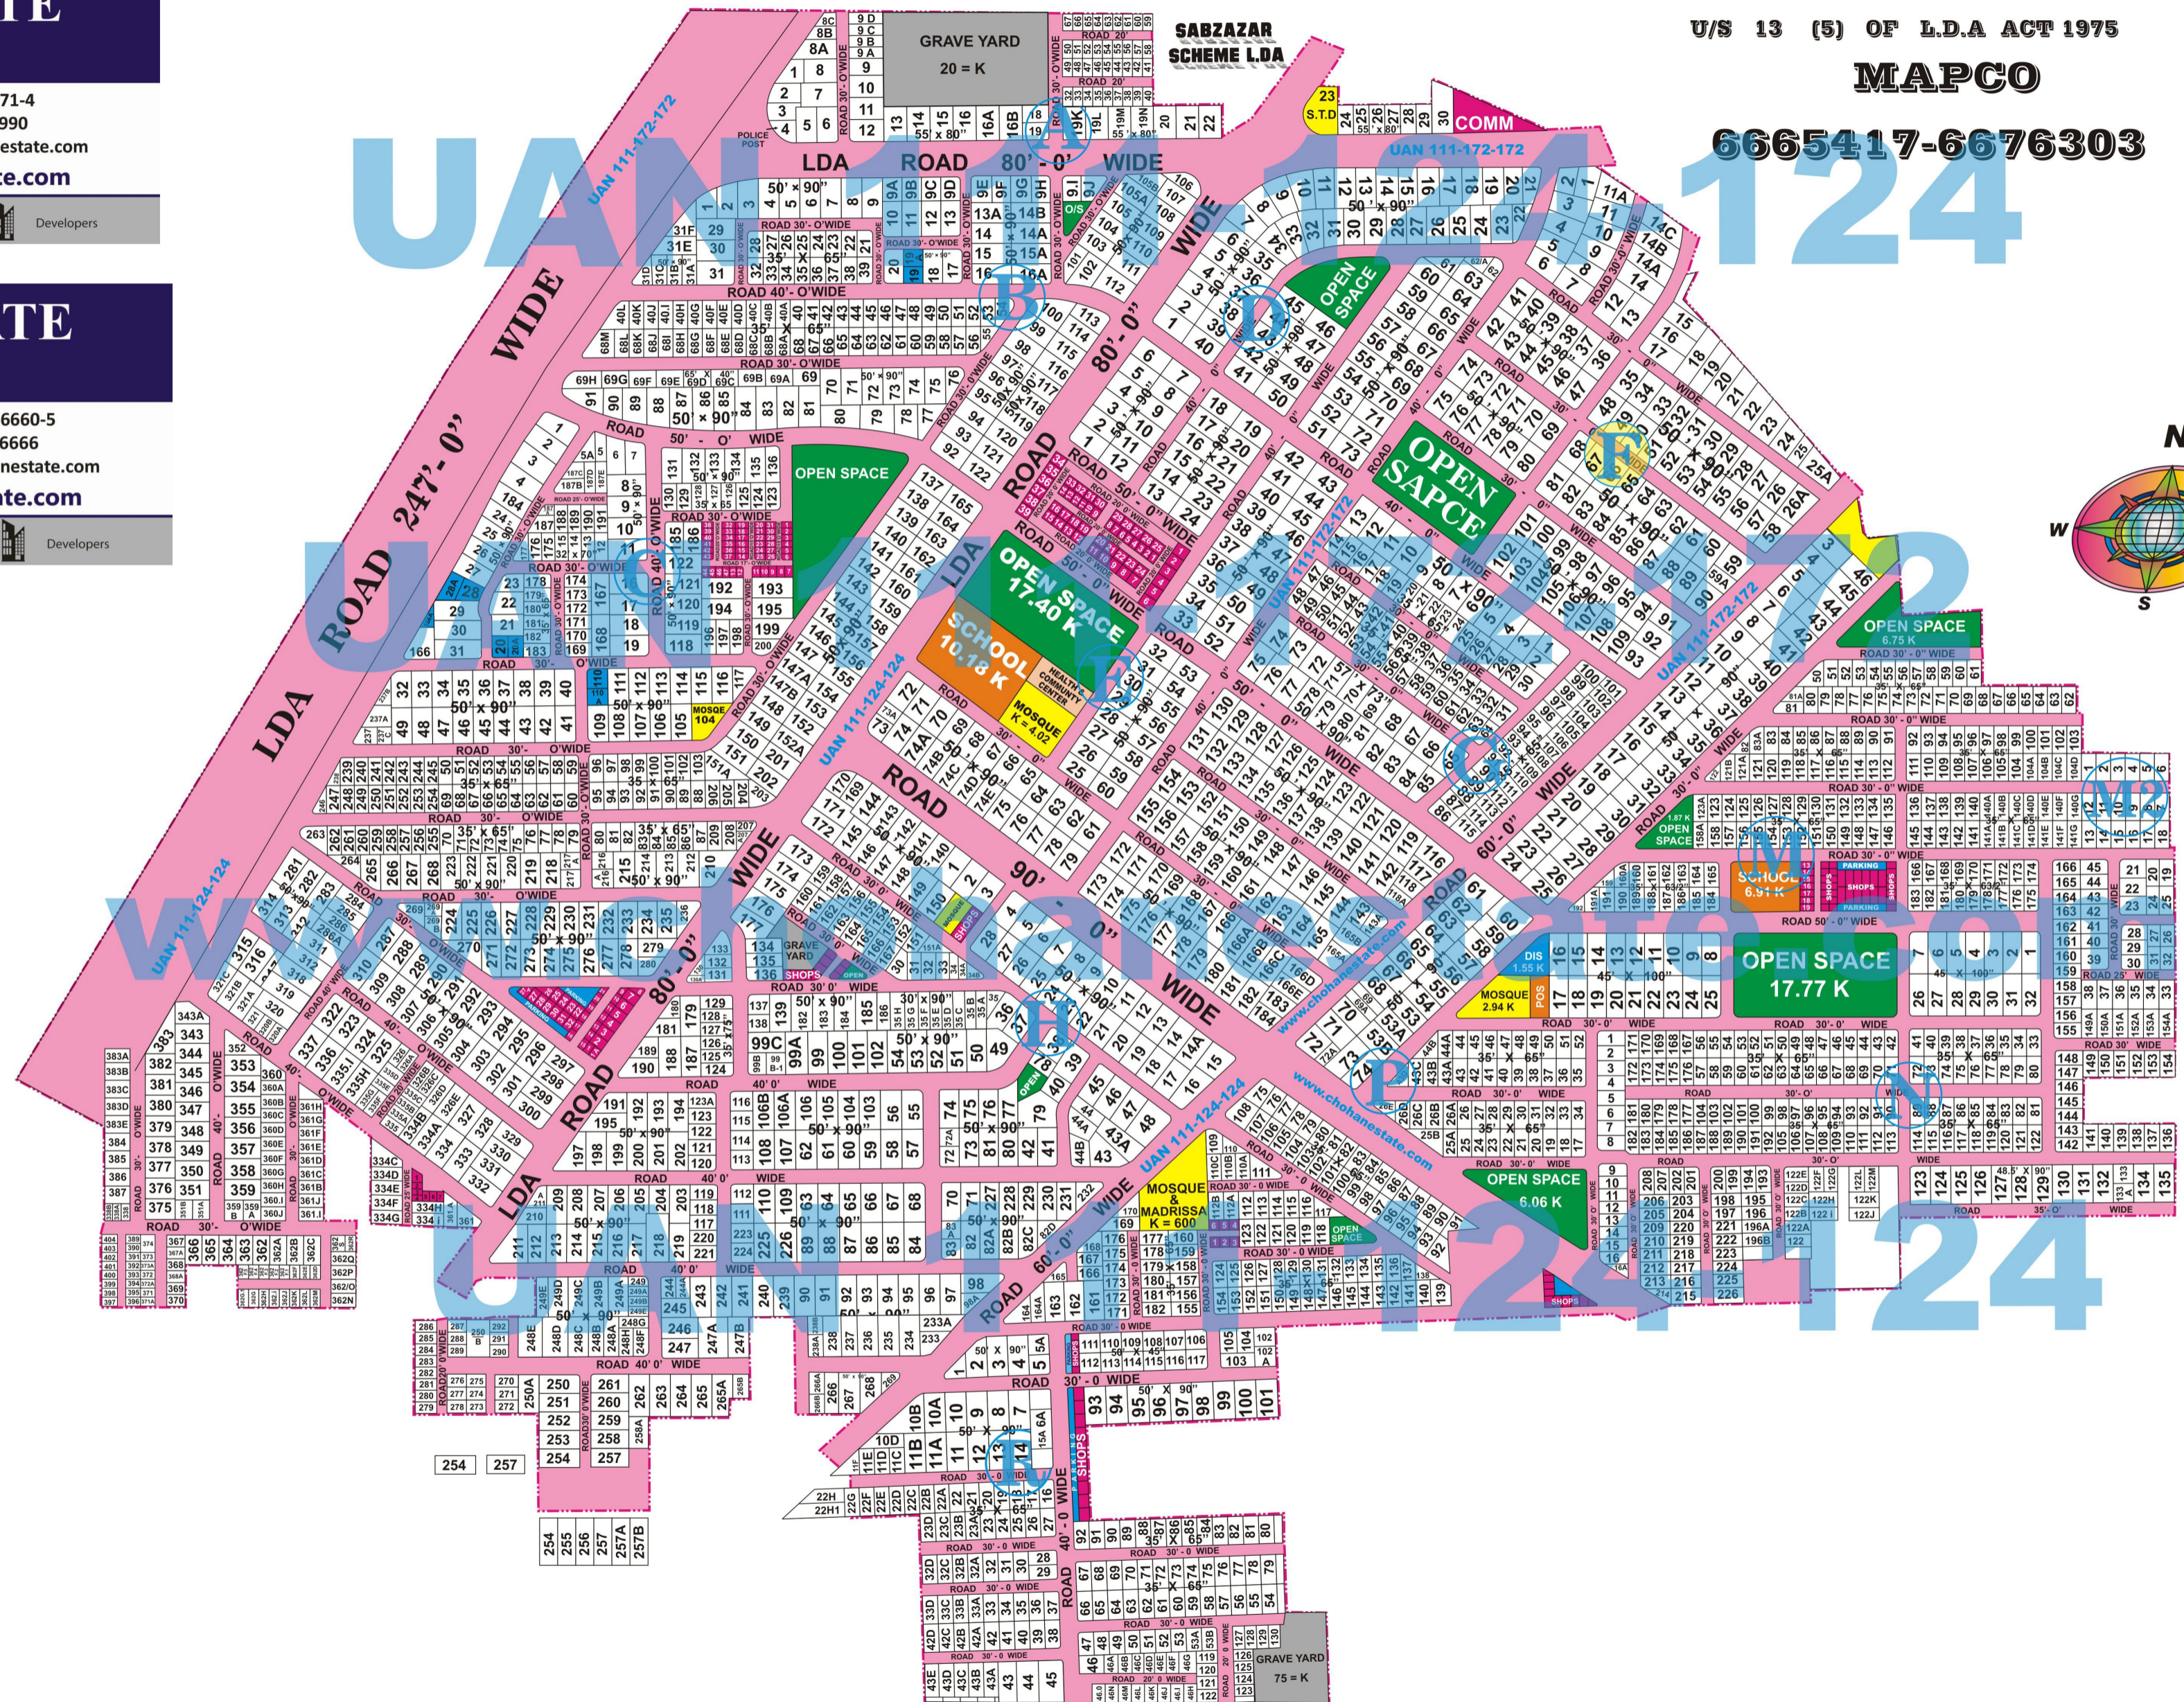

MAPCO

6665417-6676303

124

LEGEND

- BOUNDARY LINE
- SCHOOL
- MOSQUE
- PARK / OPENSAPCE
- ROAD.S
- COMMERCIAL
- GRAVE YARD