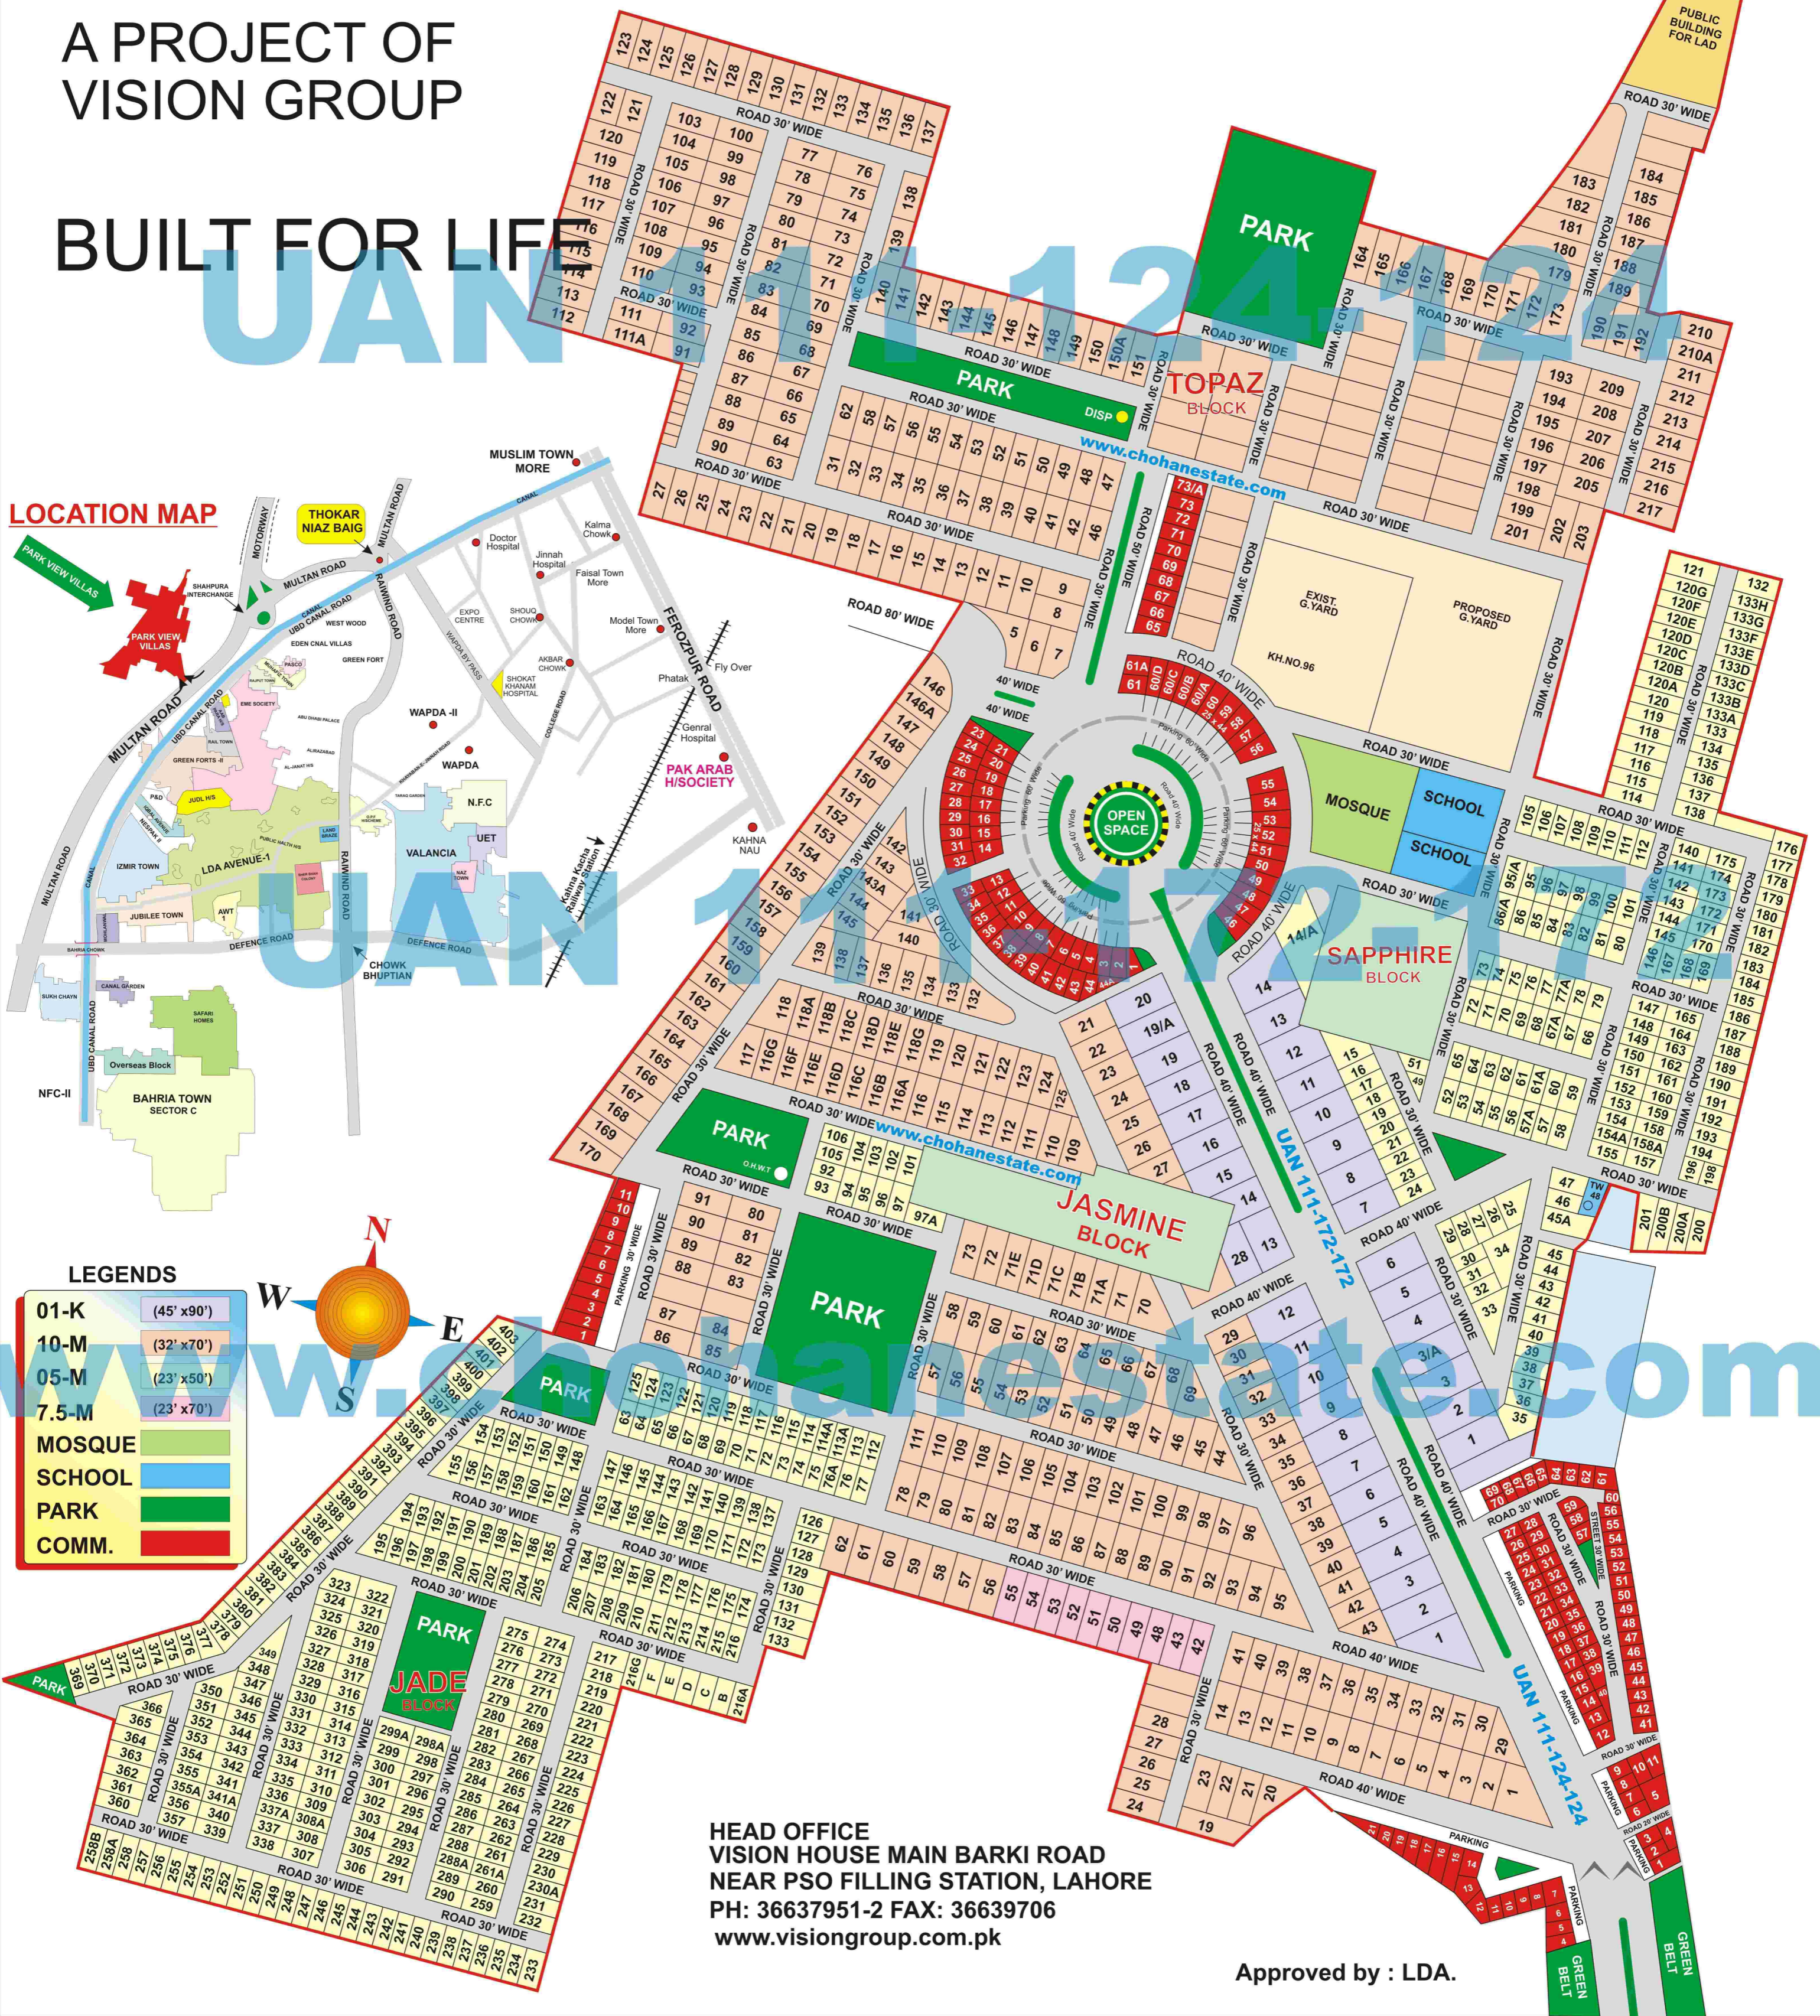

PARK VIEW VILLAS

A PROJECT OF
VISION GROUP

BUILT FOR LIFE

LOCATION MAP

LEGENDS

01-K	(45' x 90')
10-M	(32' x 70')
05-M	(23' x 50')
7.5-M	(23' x 70')
MOSQUE	
SCHOOL	
PARK	
COMM.	

HEAD OFFICE
VISION HOUSE MAIN BARKI ROAD
NEAR PSO FILLING STATION, LAHORE
PH: 36637951-2 FAX: 36639706
www.visiongroup.com.pk

www.chohanestate.com

To Lahore, 4-Km Thokar Niaz Baig

To Multan

To Motor Way, 3-Km

EME H/SOCIETY

CHOHAN ESTATE

The Largest Real Estate Company
Serving the community since 1985

G-16, Phase I, Masjid Chowk,
Defence Housing Authority,
Lahore Cantt, Pakistan.