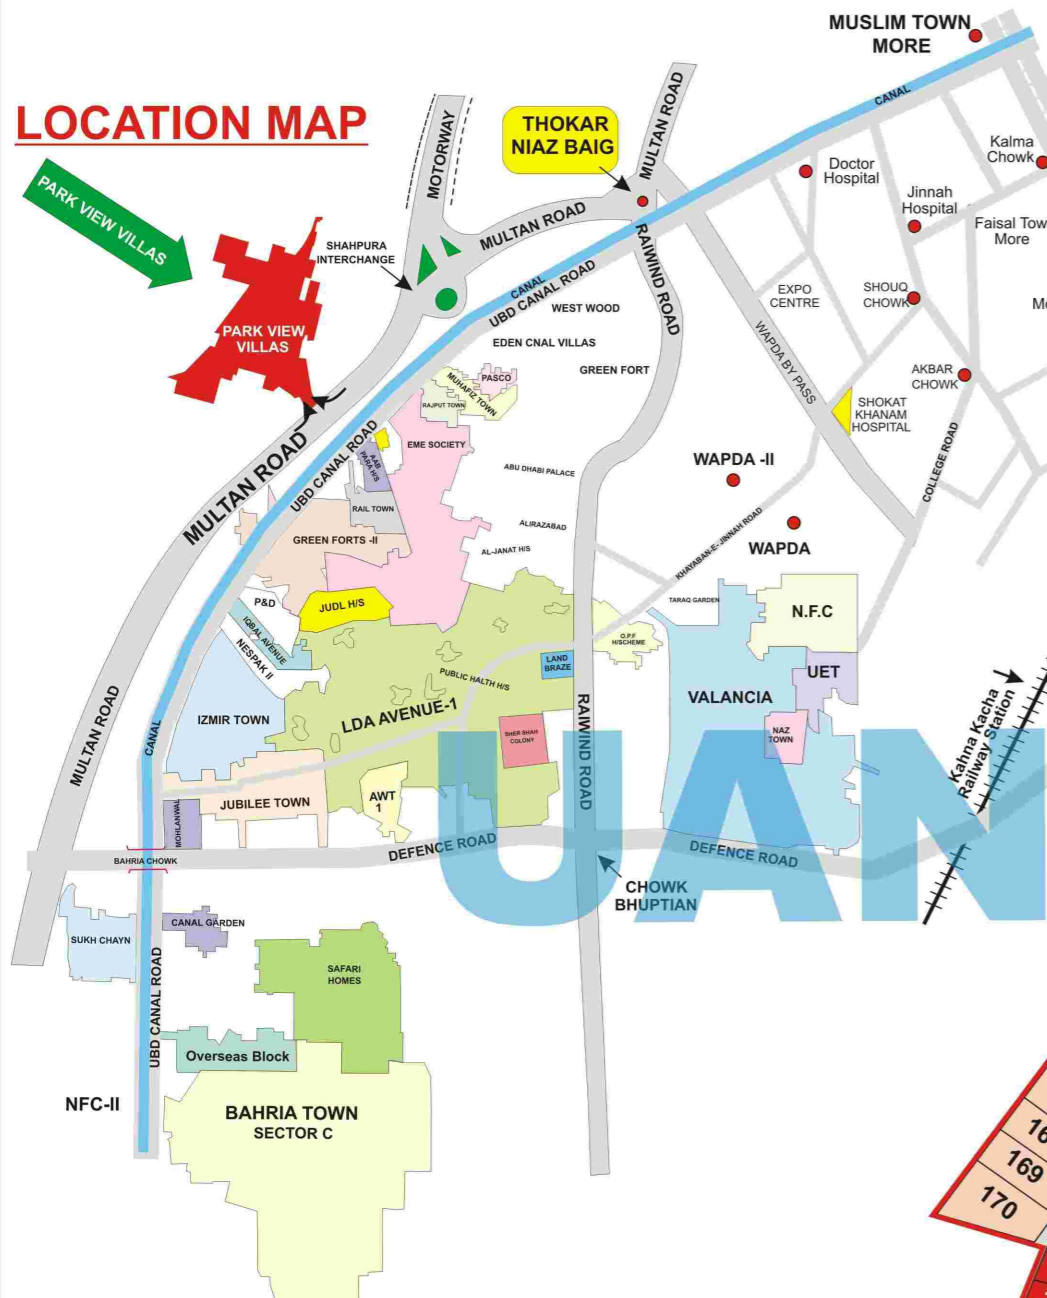

PARK VIEW VILLAS

A PROJECT OF
VISION GROUP

BUILT FOR LIFE

LOCATION MAP

LEGENDS

01-K	(45' x 90')
10-M	(32' x 70')
05-M	(23' x 50')
7.5-M	(23' x 70')
MOSQUE	
SCHOOL	
PARK	
COMM.	

HEAD OFFICE
VISION HOUSE MAIN BARKI ROAD
NEAR PSO FILLING STATION, LAHORE
PH: 36637951-2 FAX: 36639706
www.visiongroup.com.pk

www.chohanestate.com

To Lahore, 4-Km Thokar Niaz Baig

To Multan

To Motor Way, 3-Km

EME H/SOCIETY

CHOHAN ESTATE

The Largest Real Estate Company
Serving the community since 1985

G-16, Phase I, Masjid Chowk,
Defence Housing Authority,
Lahore Cantt, Pakistan.