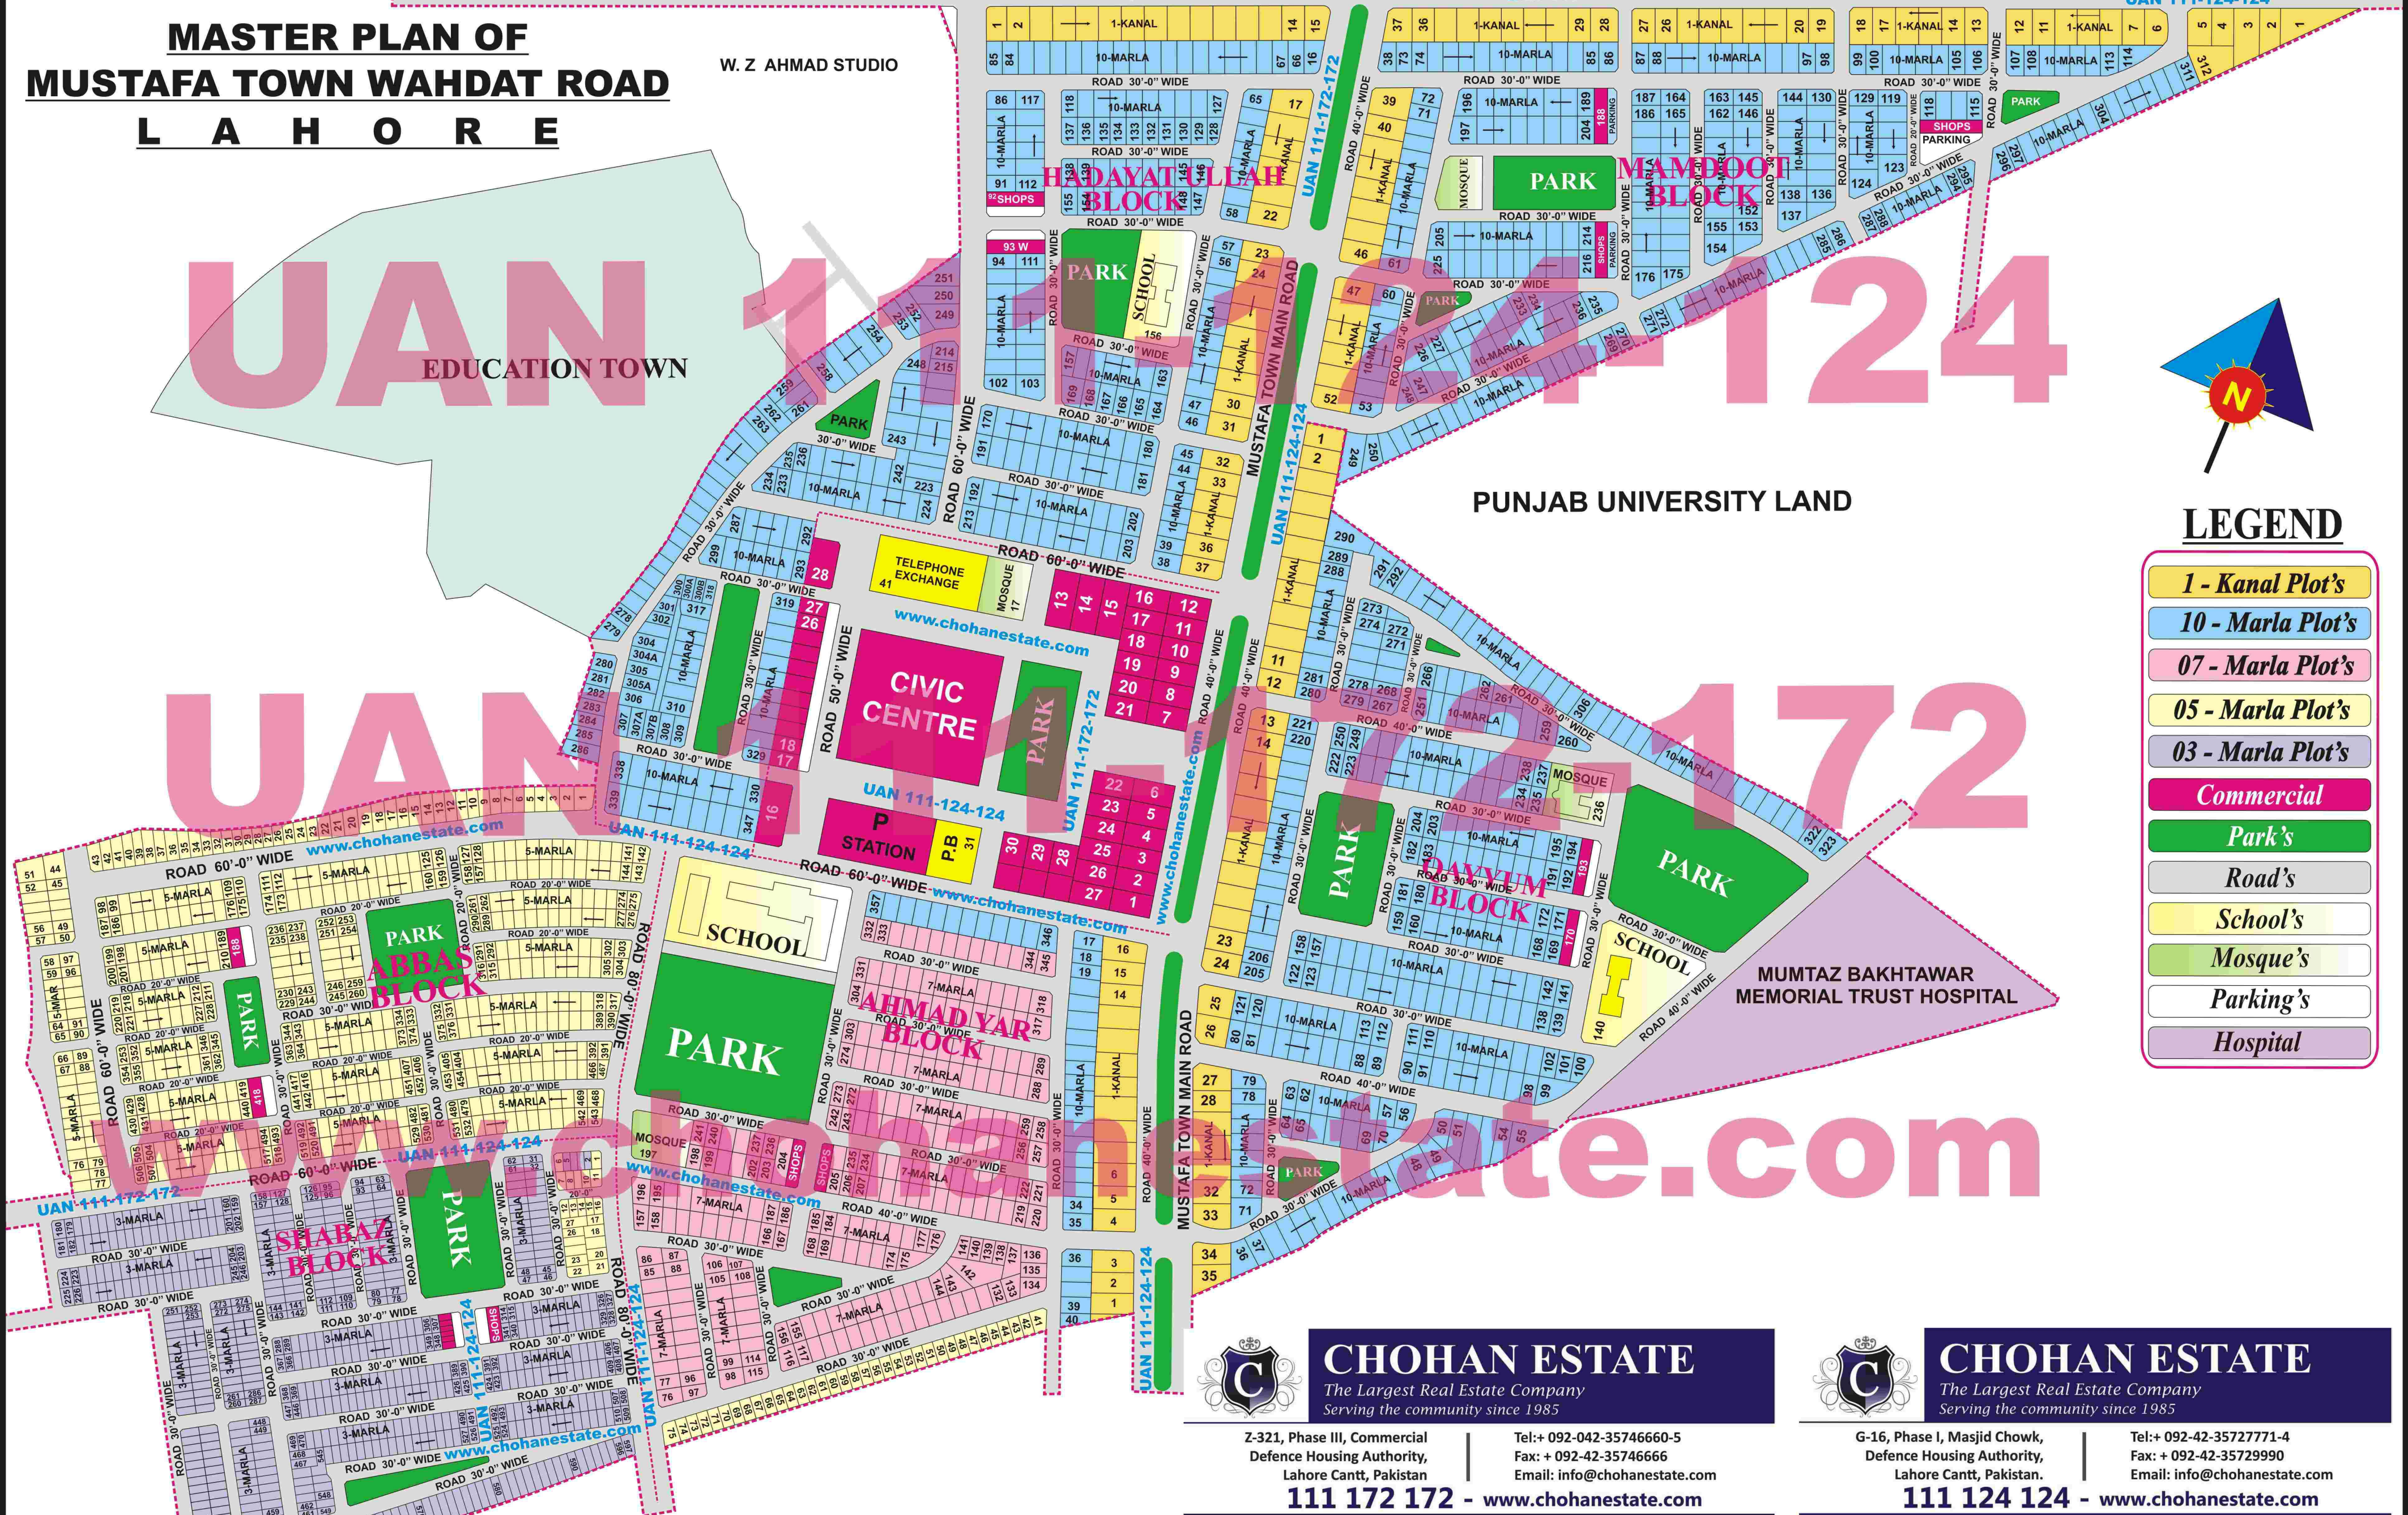

MASTER PLAN OF MUSTAFA TOWN WAHDAT ROAD LAHORE

W. Z AHMAD STUDIO

ALLAMA IQBAL TOWN

KARIM BLOCK
ALLAMA IQBAL TOWN

KARIM BLOCK
ALLAMA IQBAL TOWN

TO MULTAN CHUNGI UAN 111-172-172 www.chohanestate.com WAHDAT ROAD UAN 111-172-172 www.chohanestate.com TO FERROZEPUR ROAD

TO MULTAN ROAD UAN 111-124-124 WAHDAT ROAD UAN 111-124-124 WAHDAT ROAD UAN 111-124-124

UAN 111-172-172
EDUCATION TOWN

UAN 111-172-172

LEGEND

- 1 - Kanal Plot's
- 10 - Marla Plot's
- 07 - Marla Plot's
- 05 - Marla Plot's
- 03 - Marla Plot's
- Commercial
- Park's
- Road's
- School's
- Mosque's
- Parking's
- Hospital