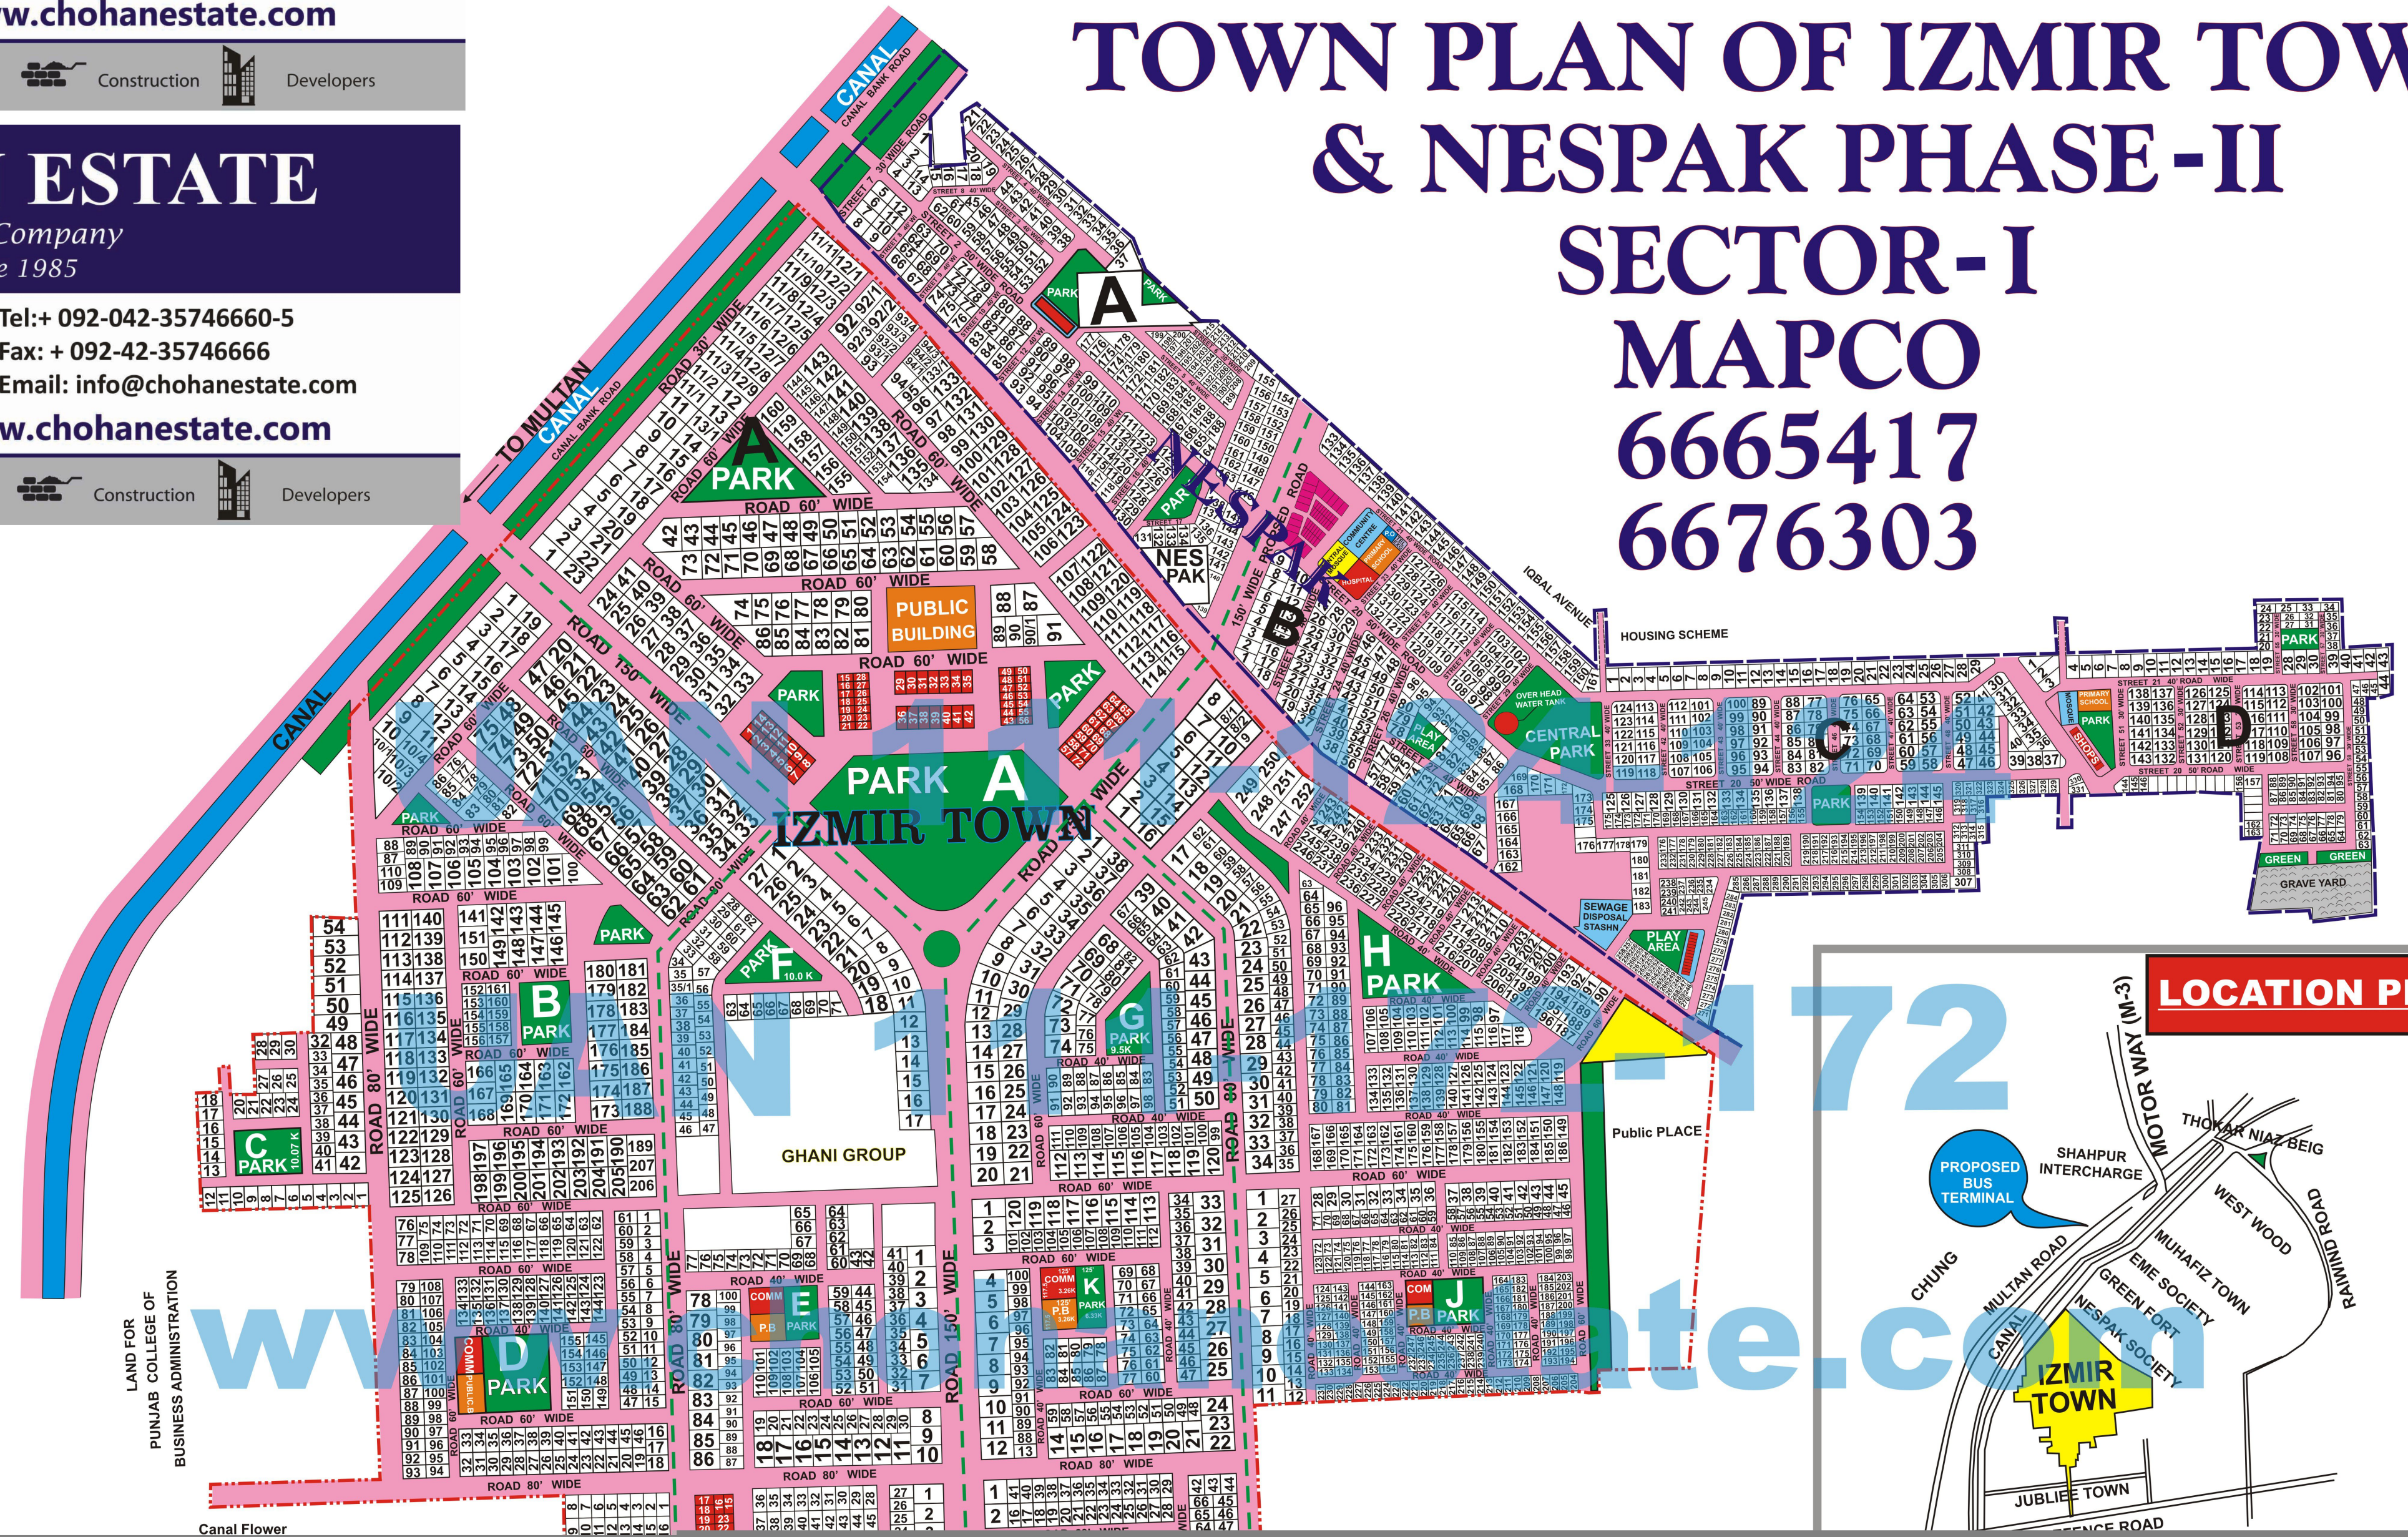

CHOHAN ESTATE

The Largest Real Estate Company
Serving the community since 1985

G-16, Phase I, Masjid Chowk,
Defence Housing Authority,
Lahore Cantt, Pakistan.

Tel:+ 092-42-35727771-4
Fax: + 092-42-35729990
Email: info@chohanestate.com

111 124 124 - www.chohanestate.com

Buy / Sell | Rentals | Lands / Plots | Construction | Developers

CHOHAN ESTATE

The Largest Real Estate Company
Serving the community since 1985

Z-321, Phase III, Commercial
Defence Housing Authority,
Lahore Cantt, Pakistan.

Tel:+ 092-042-35746660-5
Fax: + 092-42-35746666
Email: info@chohanestate.com

111 172 172 - www.chohanestate.com

Buy / Sell | Rentals | Lands / Plots | Construction | Developers

TOWN PLAN OF IZMIR TOWN & NESPAK PHASE-II SECTOR-I MAPCO 6665417 6676303

www.chohanestate.com