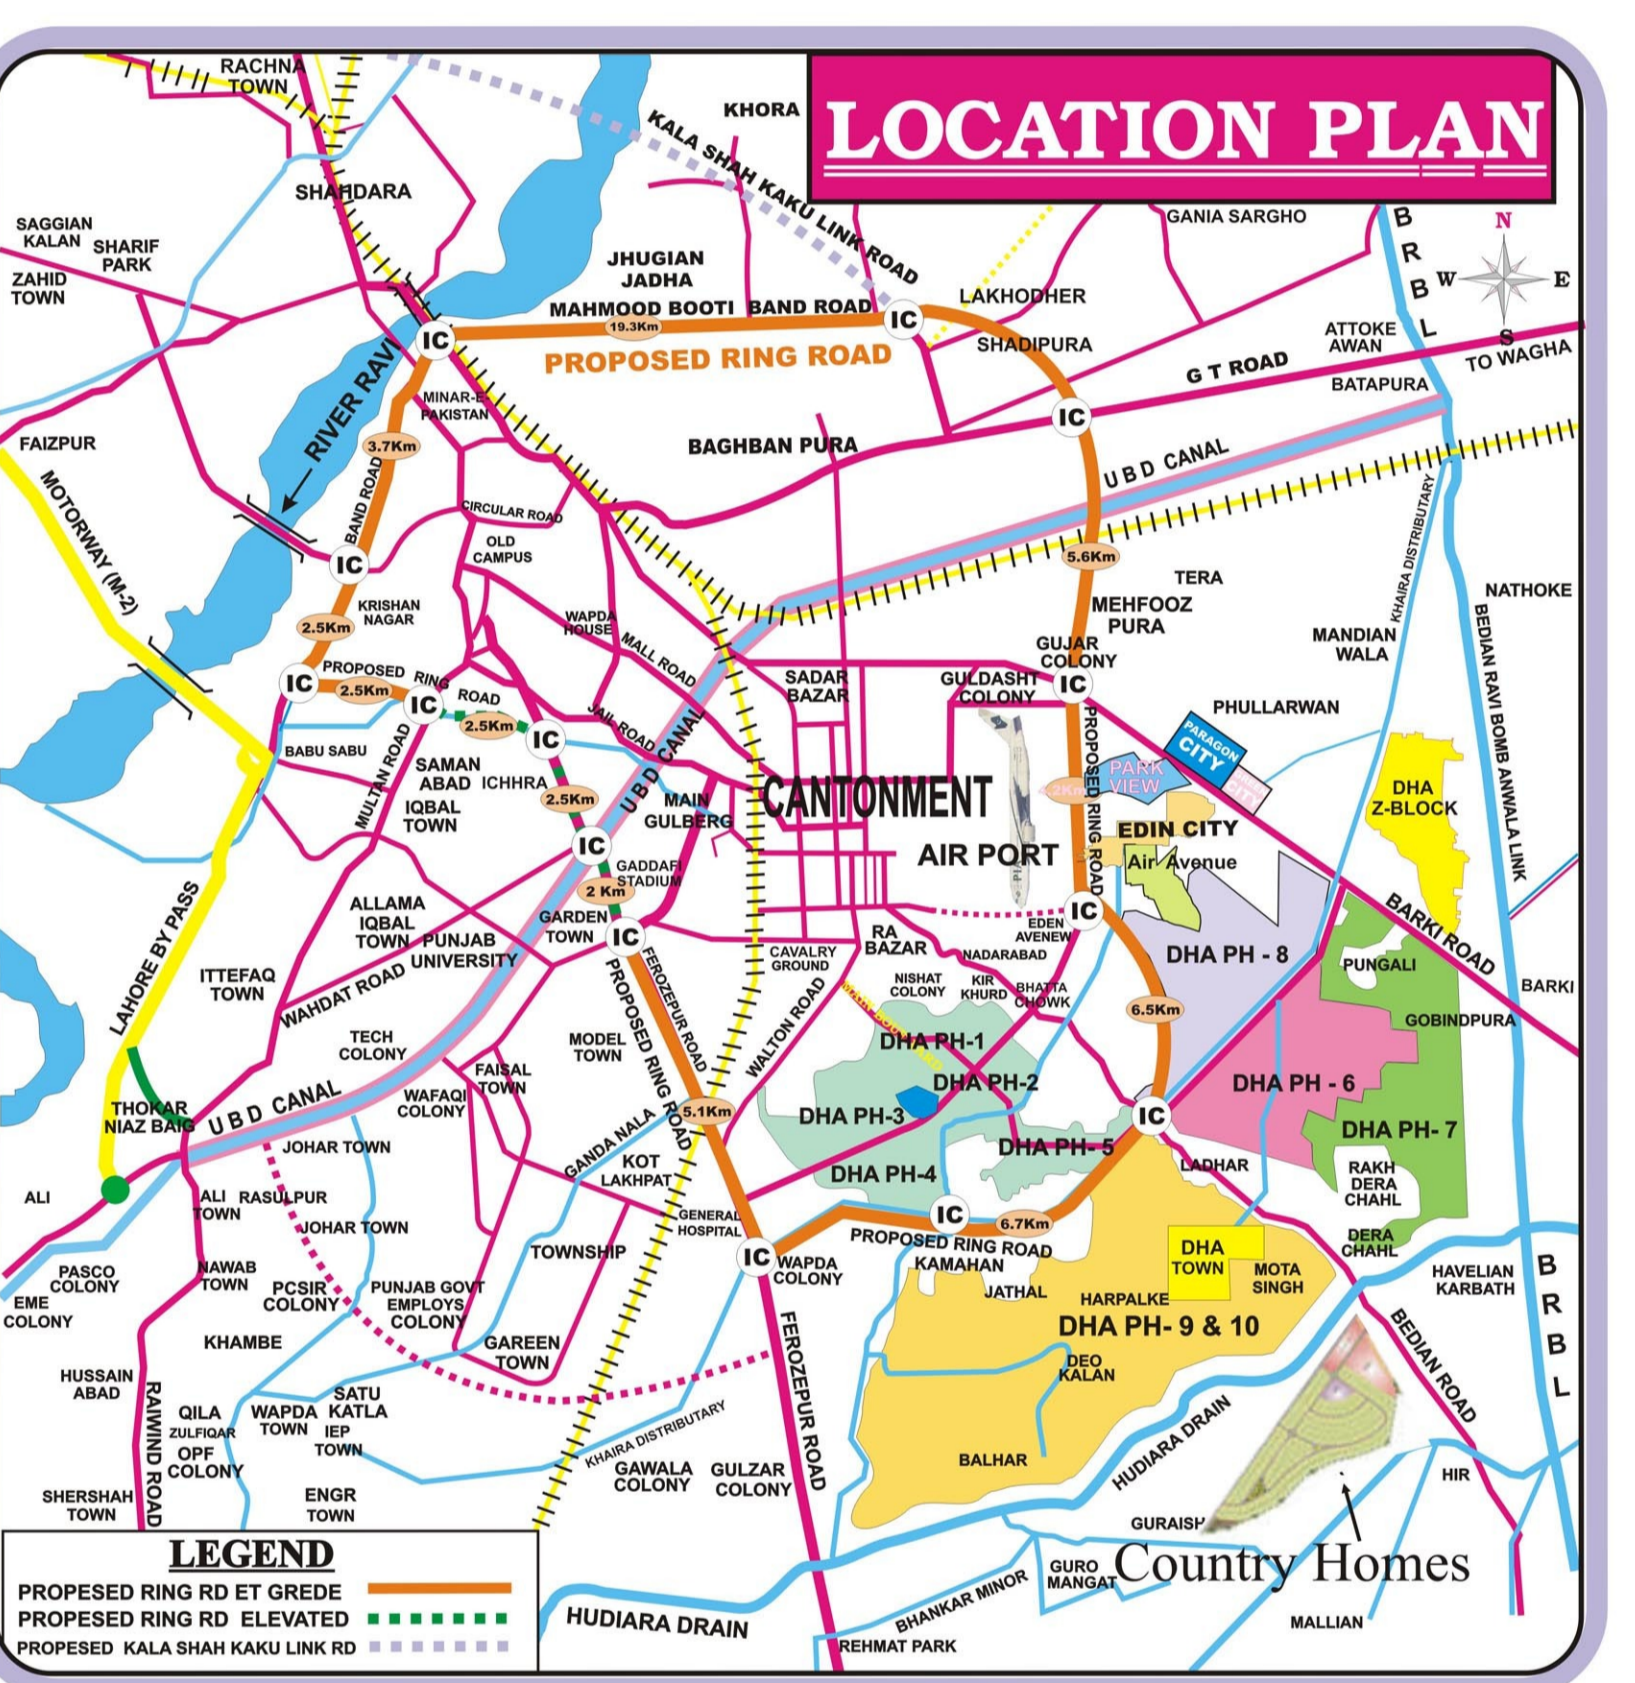

Tel:+92-42-111-125-125
Fax:
Email: info@chohanestate.com

111 125 125 - www.chohanestate.com

Buy / Sell Rentals Lands / Plots Construction Developers

LEGENDS

2-KANAL	[Purple Box]
1-KANAL	[Blue Box]
10-MARLA	[Yellow Box]
8-MARLA	[Light Green Box]
7-MARLA	[Light Blue Box]
5-MARLA	[Light Yellow Box]
HOSPITAL	[Pink Box]
SCHOOL/COLLEGE	[Green Box]
MOSQUE	[Light Green Box]
JV/BOT	[Light Blue Box]
COMMERCIAL	[Light Green Box]
PARK/OPEN SPACES	[Light Green Box]
GRAVE YARD	[Light Green Box]
GRID STATION	[Light Green Box]