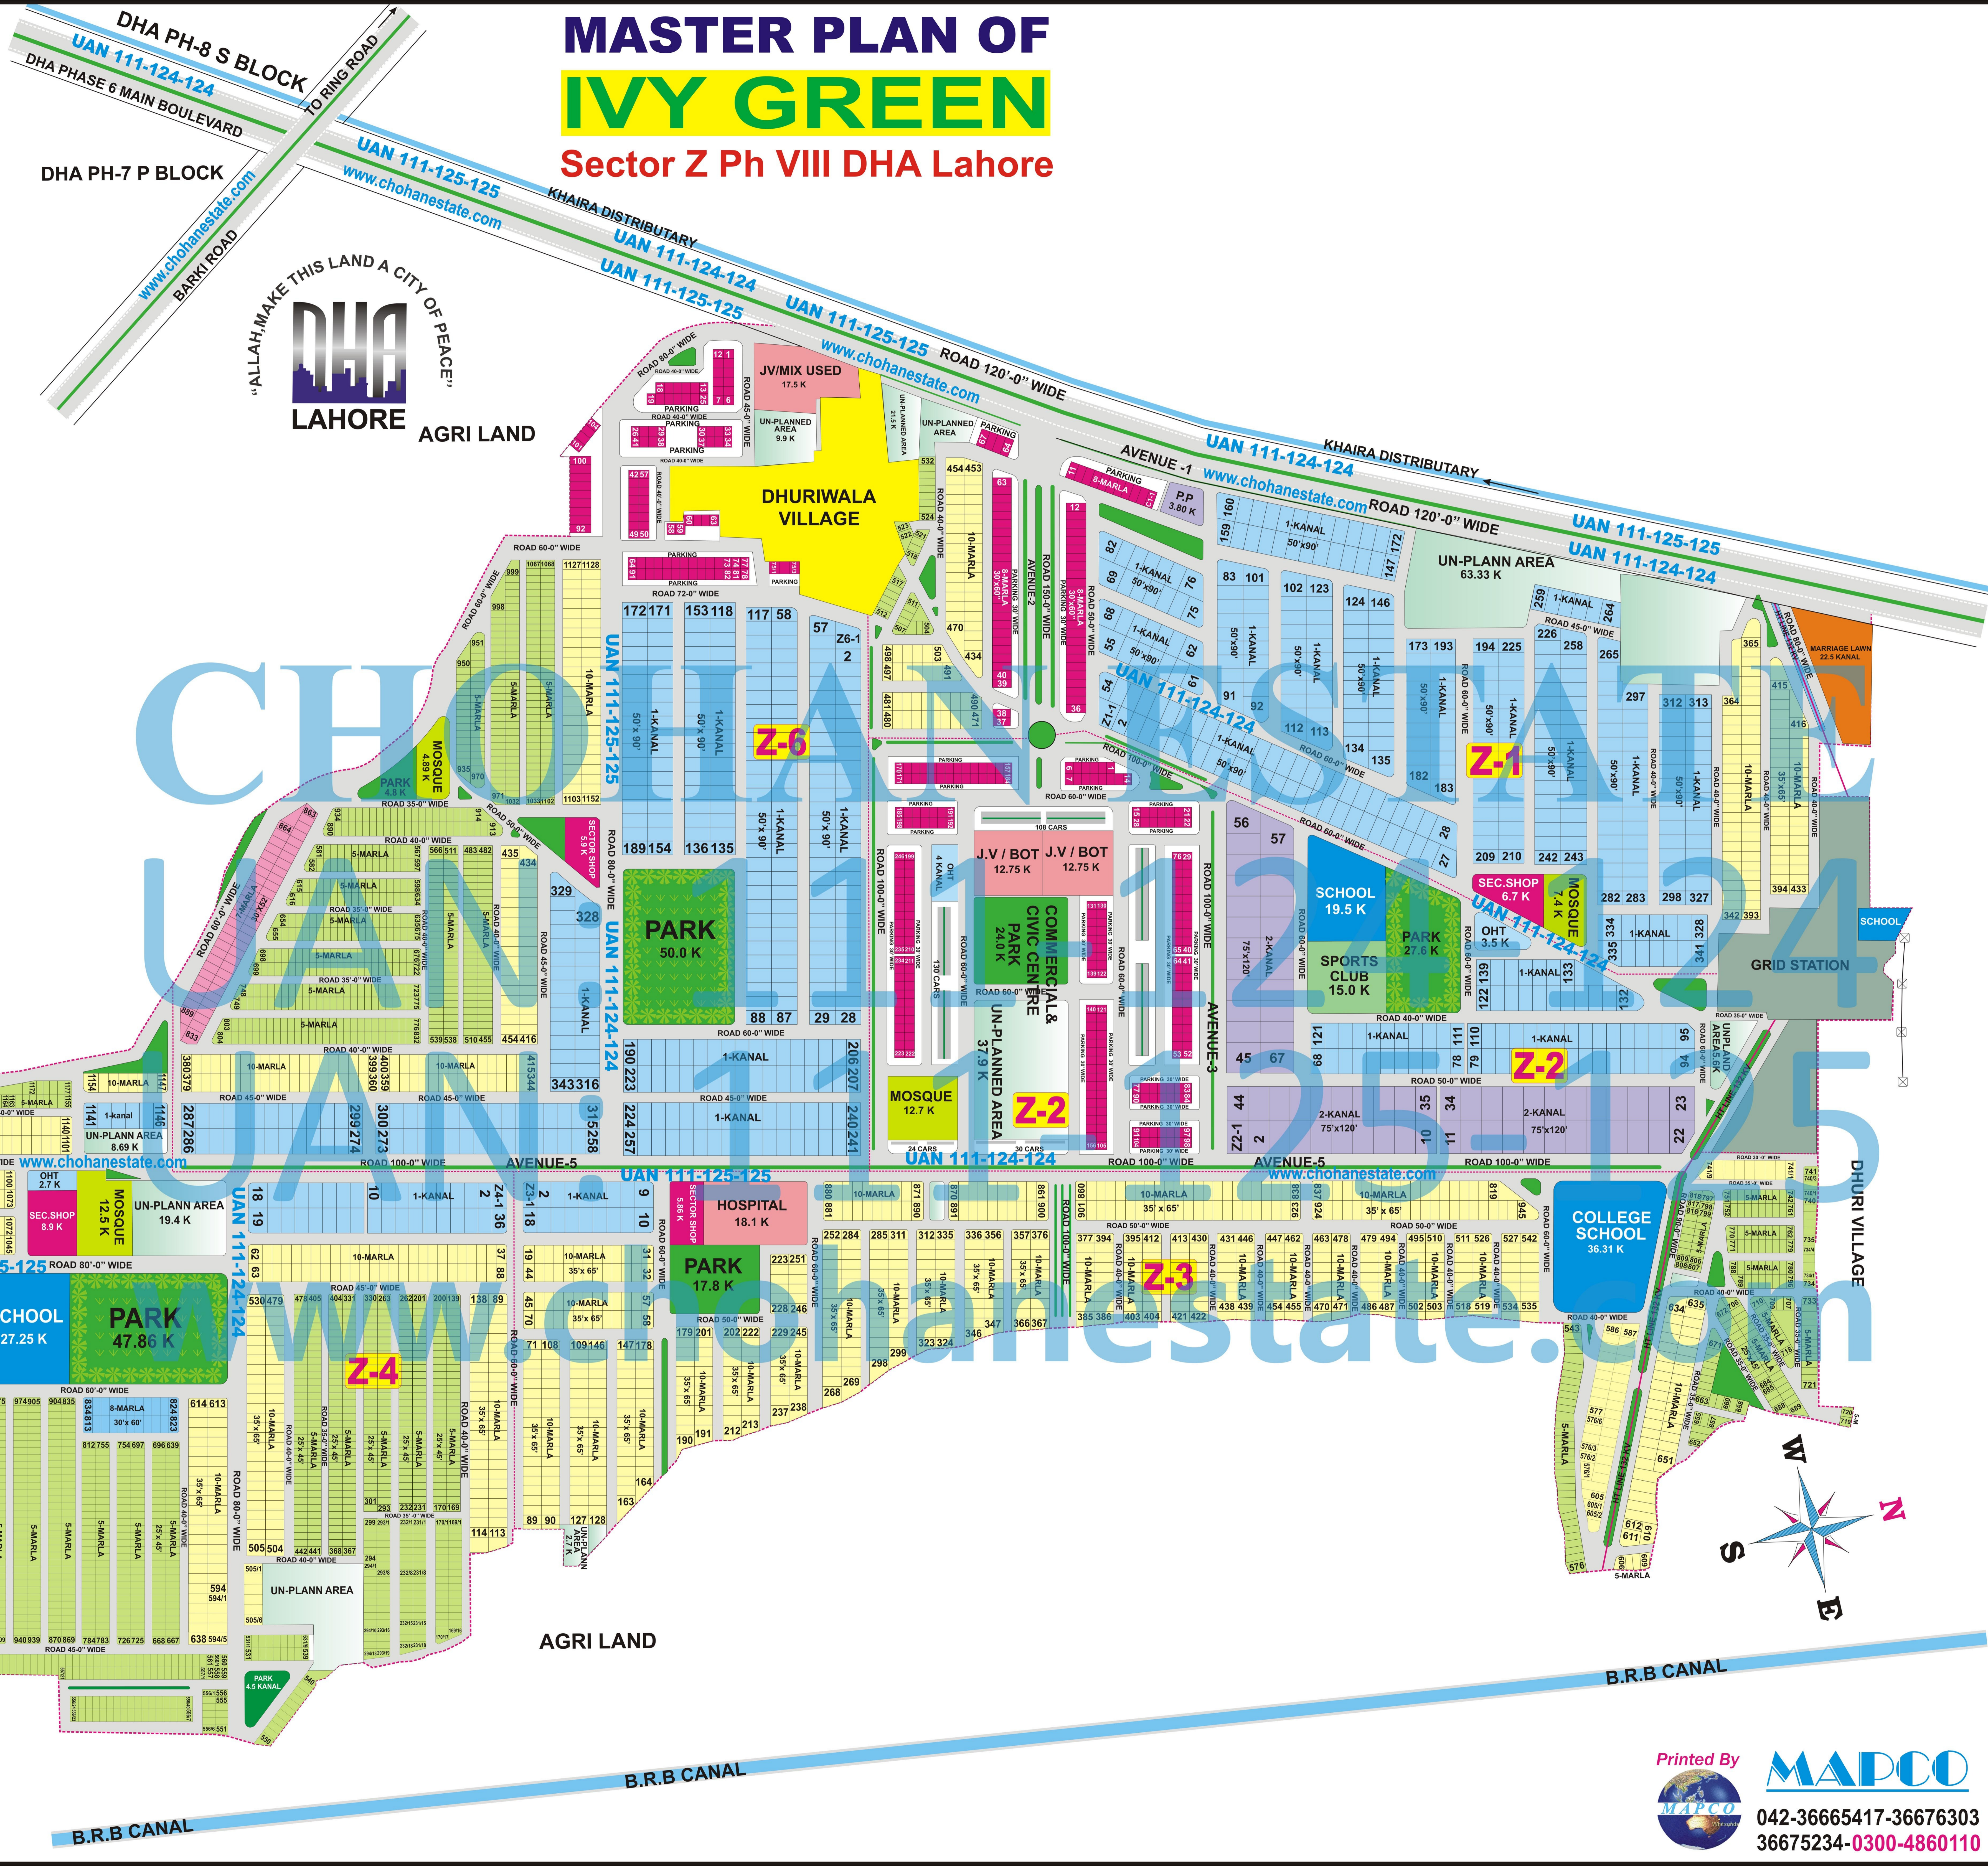

Tel:+92-42-111-125-125
Fax:
Email: info@chohanestate.com

111 125 125 - www.chohanestate.com

Buy / Sell Rentals Lands / Plots Construction Developers

LEGENDS

2-KANAL	[Purple Box]
1-KANAL	[Blue Box]
10-MARLA	[Yellow Box]
8-MARLA	[Light Green Box]
7-MARLA	[Light Blue Box]
5-MARLA	[Light Yellow Box]
HOSPITAL	[Pink Box]
SCHOOL/COLLEGE	[Green Box]
MOSQUE	[Light Green Box]
JV/BOT	[Light Blue Box]
COMMERCIAL	[Light Green Box]
PARK/OPEN SPACES	[Light Green Box]
GRAVE YARD	[Light Green Box]
GRID STATION	[Light Green Box]